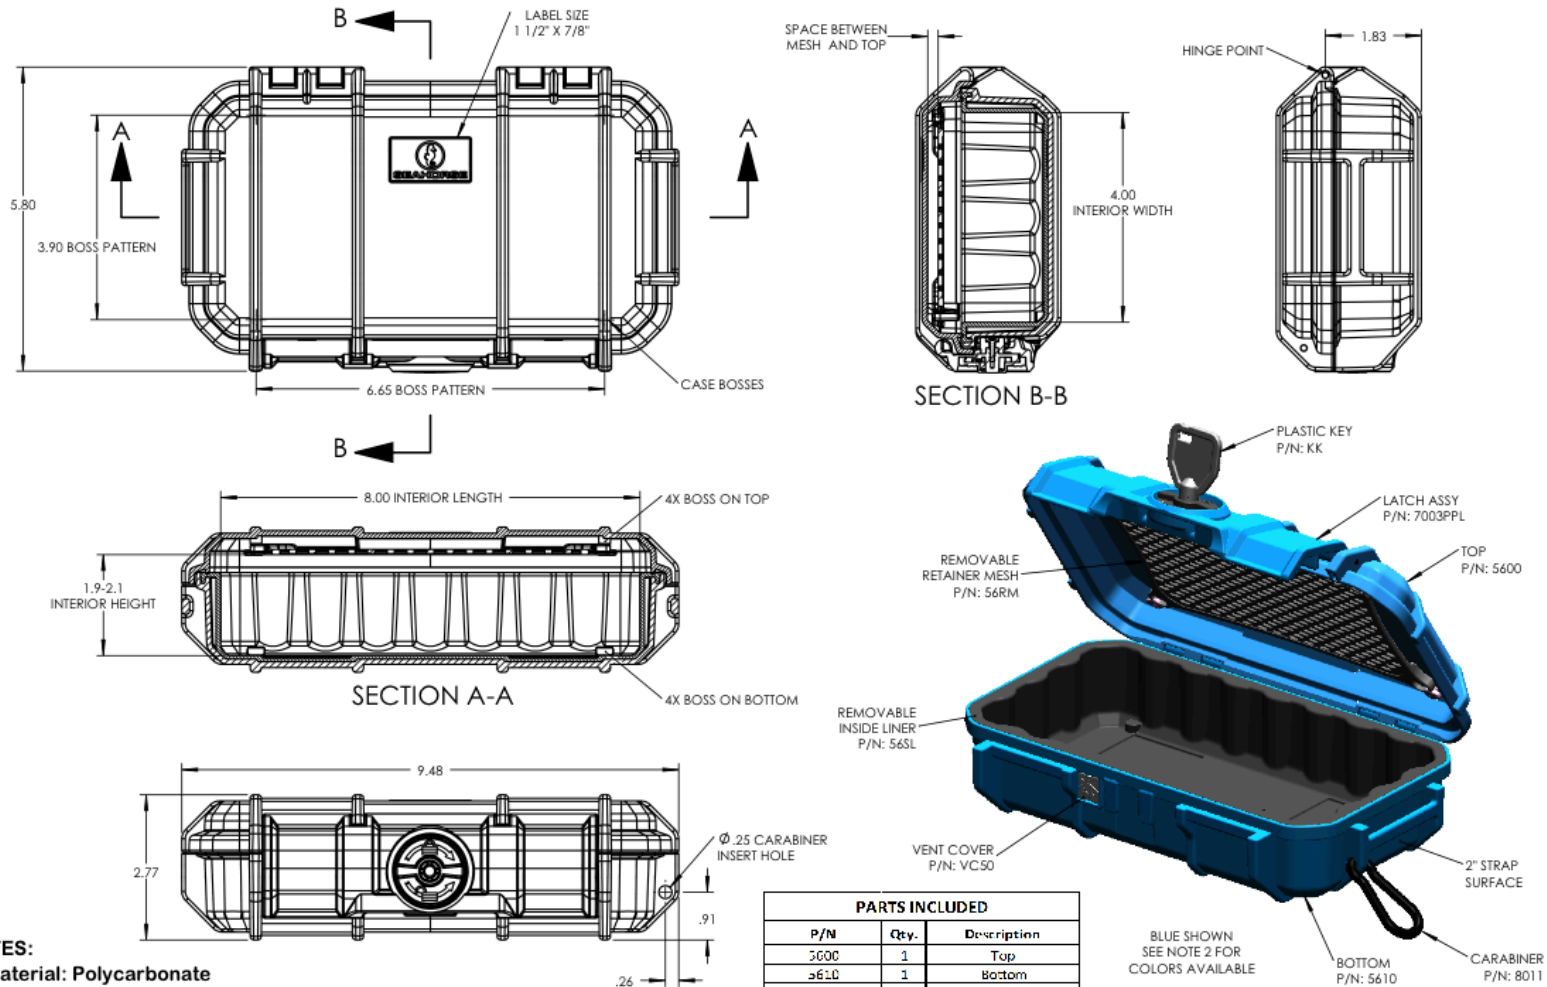

SE56

HARDERBACK

Maletas Industriales | Maletines Militares
Estuches de Protección | Cajas Polipropileno
Mochilas Resistentes | Cajas Biometricas

[Draw]

- NOTES:**
- 1) Material: Polycarbonate
 - 2) Colors available: Black, orange, blue, red, green, yellow.
 - 3) Maximum usable inside dimensions are:
8" X 4" X 2 1/8"
8.00" X 4.00" X 2.13"

PARTS INCLUDED		
P/N	Qty.	Description
5600	1	Top
5610	1	Bottom
7003PPL	1	Plastic Latch Assembly
56RM	1	Retainer Mesh
56SL	1	Inside Seal Liner
VC50	1	Vent Cover
8011	1	Carabiner
KK	1	Plastic Key Set